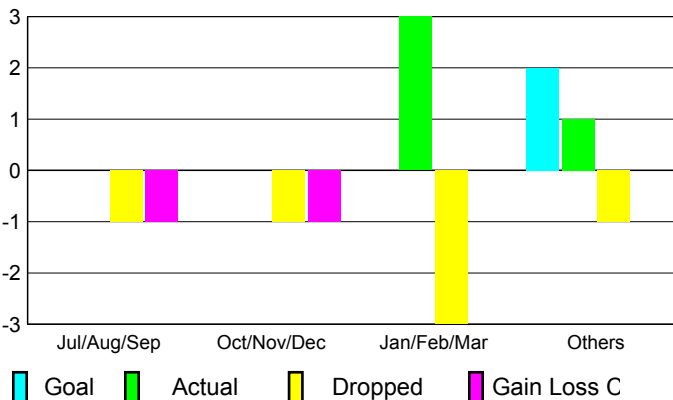

2009-2010 GMT Quarterly Report for District (or Undistricted) District 103IE

GMT: **JACQUES 'JACK' VERBEKE**

Location: **FRANCE**

GMT CA: **4**

CLUBS

Club Results
2009-2010

Clubs
2008-2009

Month	New Club Goal	Actual New Clubs	Actual Dropped Clubs	Gain/Loss of Clubs	Gain/Loss of Clubs
Jul/Aug/Sep	0	0	-1	-1	0
Oct/Nov/Dec	0	0	-1	-1	0
Jan/Feb/Mar	0	3	-3	0	0
Apr/May/June	2	1	-1	0	0
Totals	2	4	-6	-2	0

Club Results 2009-2010

Goal, New, Dropped, Gain/Loss

Comparison of Club Gain/Loss

Current Year Compared to the Previous Year

YTD Status Quo Clubs 2009-2010

Status Quo Clubs Compared to Status Quo Members

MEMBERSHIP

Membership Results
2009-2010

Membership
2008-2009

Month	Net Memb Goal	Actual New Memb	Actual Dropped Memb	Gain/Loss of Memb	Gain/Loss of Memb
Jul/Aug/Sep	-20	12	-23	-11	-3
Oct/Nov/Dec	0	39	-40	-1	-23
Jan/Feb/Mar	10	140	-98	42	2
Apr/May/June	20	127	-85	42	-29
Totals	10	318	-246	72	-53