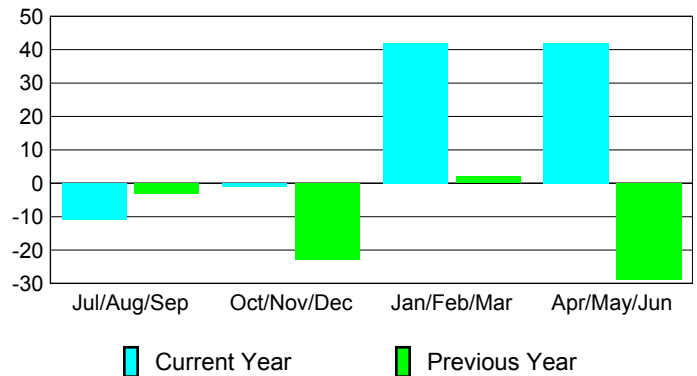

Membership Results
2009-2010

Membership
2008-2009

Month	Net Memb Goal	Actual New Memb	Actual Dropped Memb	Gain/Loss of Memb	Gain/Loss of Memb
Jul/Aug/Sep	-20	12	-23	-11	-3
Oct/Nov/Dec	0	39	-40	-1	-23
Jan/Feb/Mar	10	140	-98	42	2
Apr/May/June	20	127	-85	42	-29
Totals	10	318	-246	72	-53

Membership Results 2009-2010

Goal, New, Dropped, Gain/Loss

Comparison of Membership Gain/Loss

Current Year Compared to the Previous Year

Gender Comparison 2009-2010

Male

Female