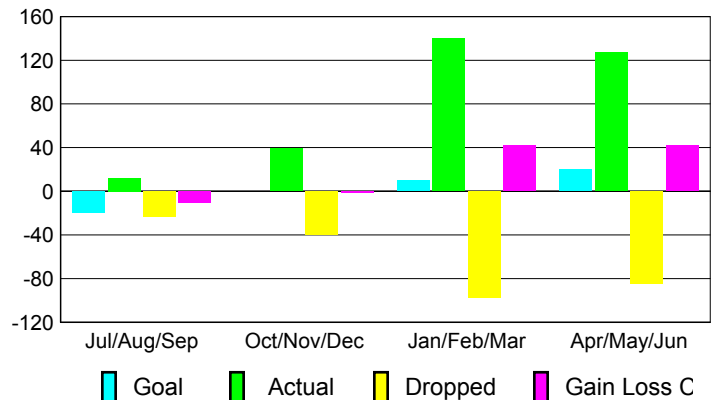

Membership Results 2009-2010

Goal, New, Dropped, Gain/Loss

Comparison of Membership Gain/Loss

Current Year Compared to the Previous Year